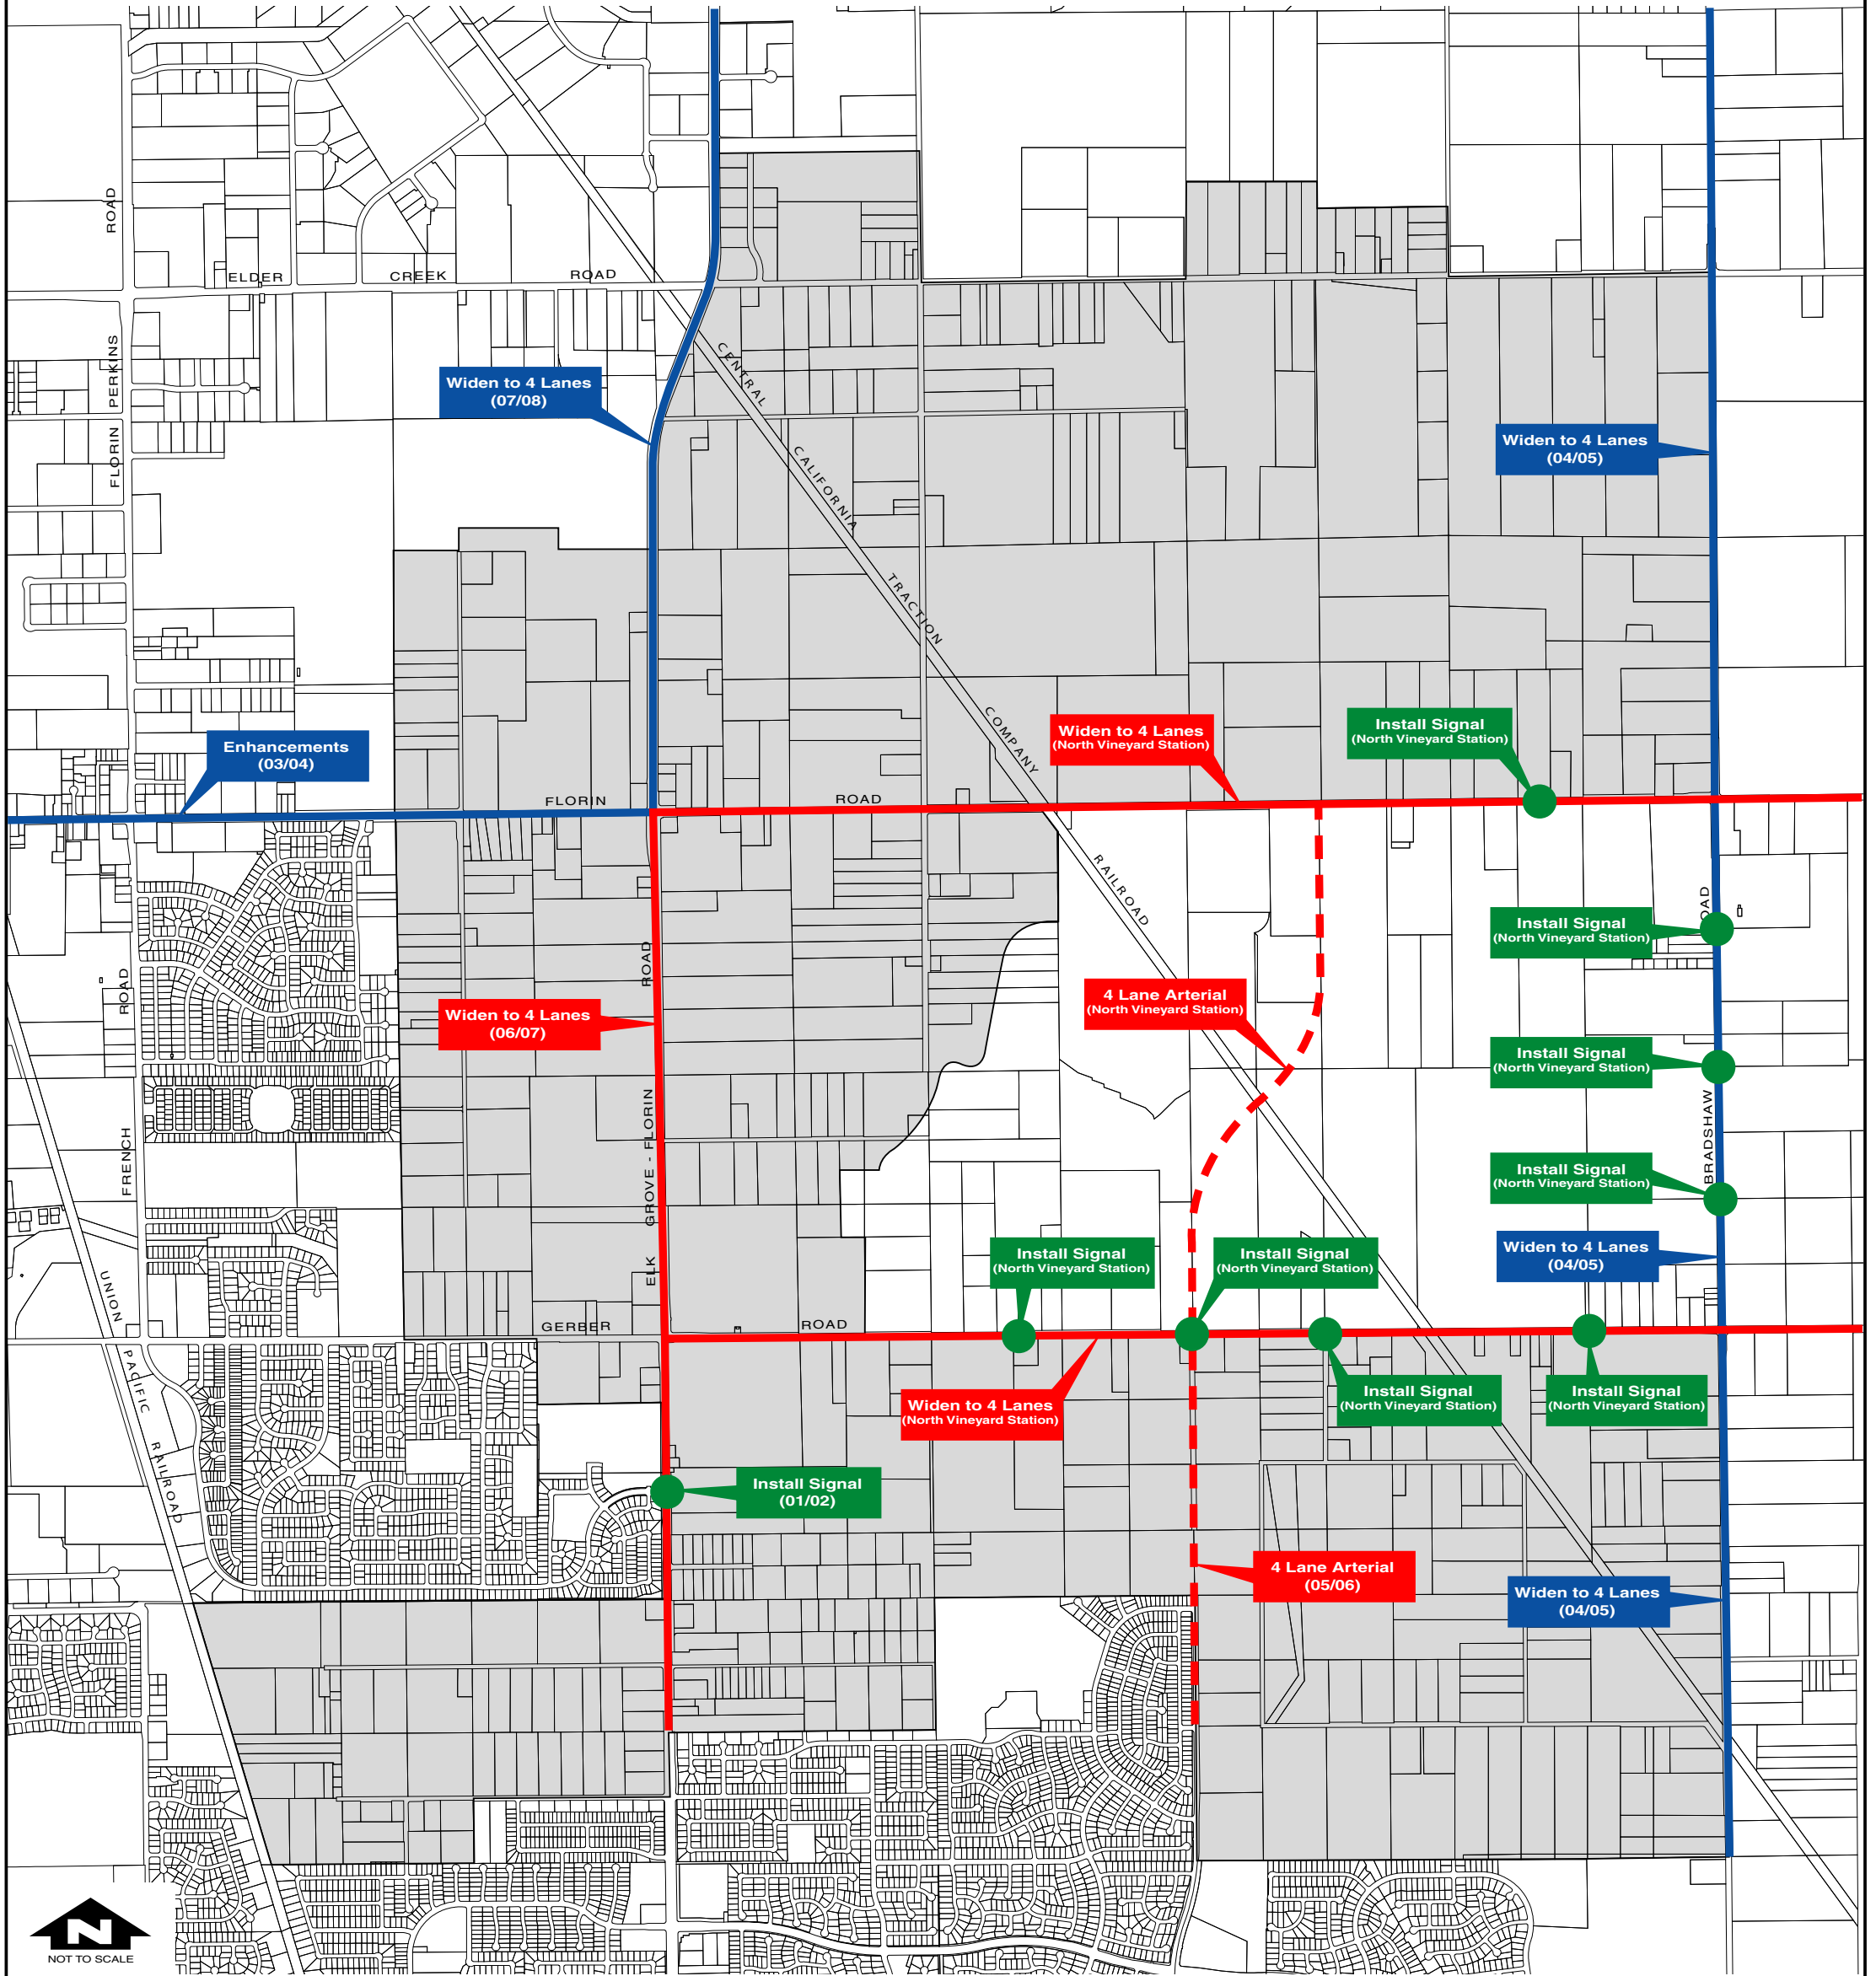

FLORIN-VINEYARD COMMUNITY PLAN PUBLIC WORKS PROJECTS

Source: Sacramento County Transportation
Department - April 2002.

LEGEND

- PROJECT FUNDED BY COUNTY SOURCES
- PROJECTS FUNDED BY FINANCING PLANS
- - - NEW FACILITIES
- SIGNAL
- FLORIN-VINEYARD COMMUNITY PLAN AREA