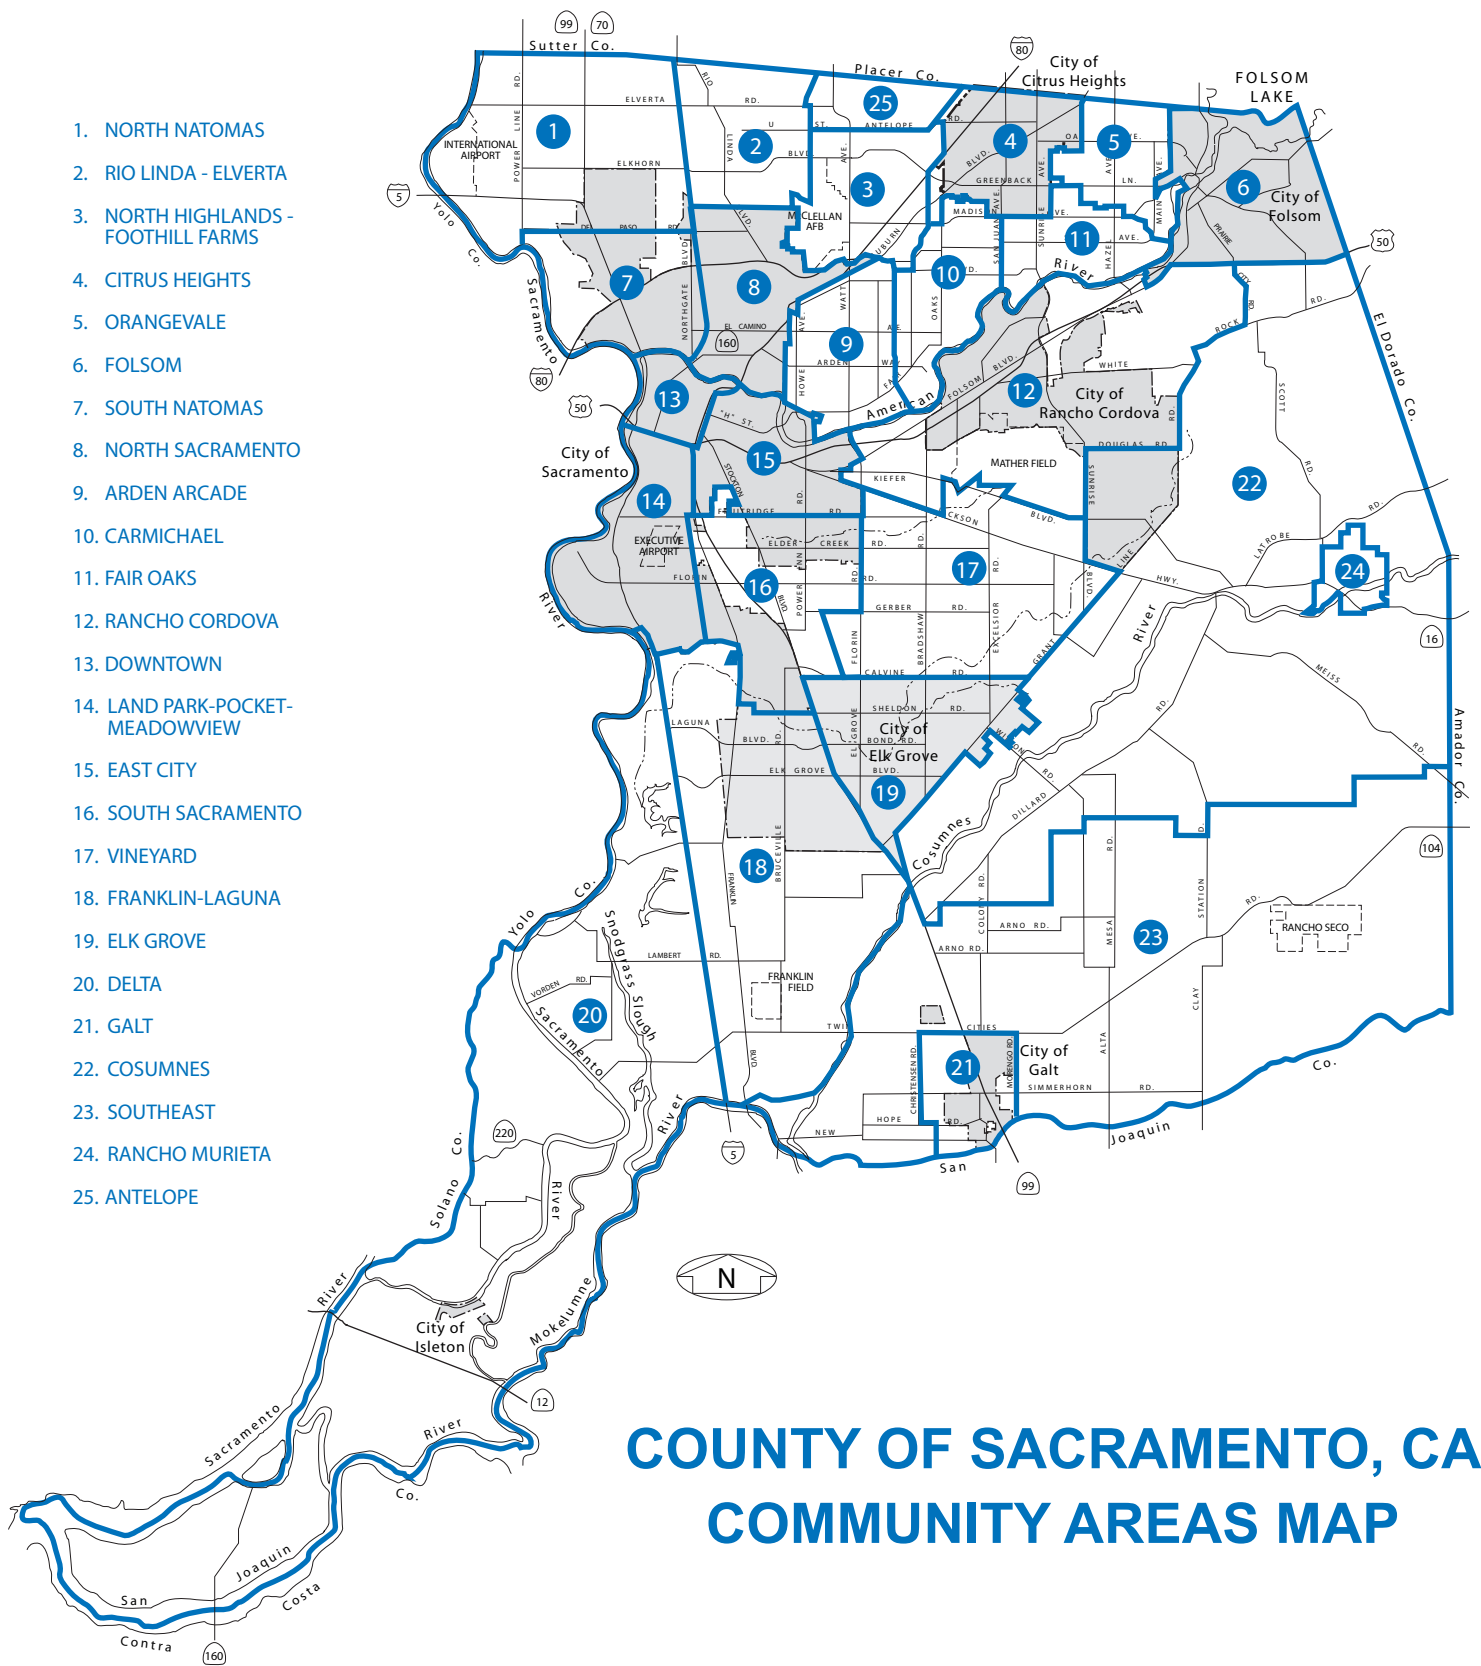

1. NORTH NATOMAS
2. RIO LINDA - ELVERTA
3. NORTH HIGHLANDS - FOOTHILL FARMS
4. CITRUS HEIGHTS
5. ORANGEVALE
6. FOLSOM
7. SOUTH NATOMAS
8. NORTH SACRAMENTO
9. ARDEN ARCADE
10. CARMICHAEL
11. FAIR OAKS
12. RANCHO CORDOVA
13. DOWNTOWN
14. LAND PARK-POCKET-MEADOWVIEW
15. EAST CITY
16. SOUTH SACRAMENTO
17. VINEYARD
18. FRANKLIN-LAGUNA
19. ELK GROVE
20. DELTA
21. GALT
22. COSUMNES
23. SOUTHEAST
24. RANCHO MURIETA
25. ANTELOPE

COUNTY OF SACRAMENTO, CA COMMUNITY AREAS MAP