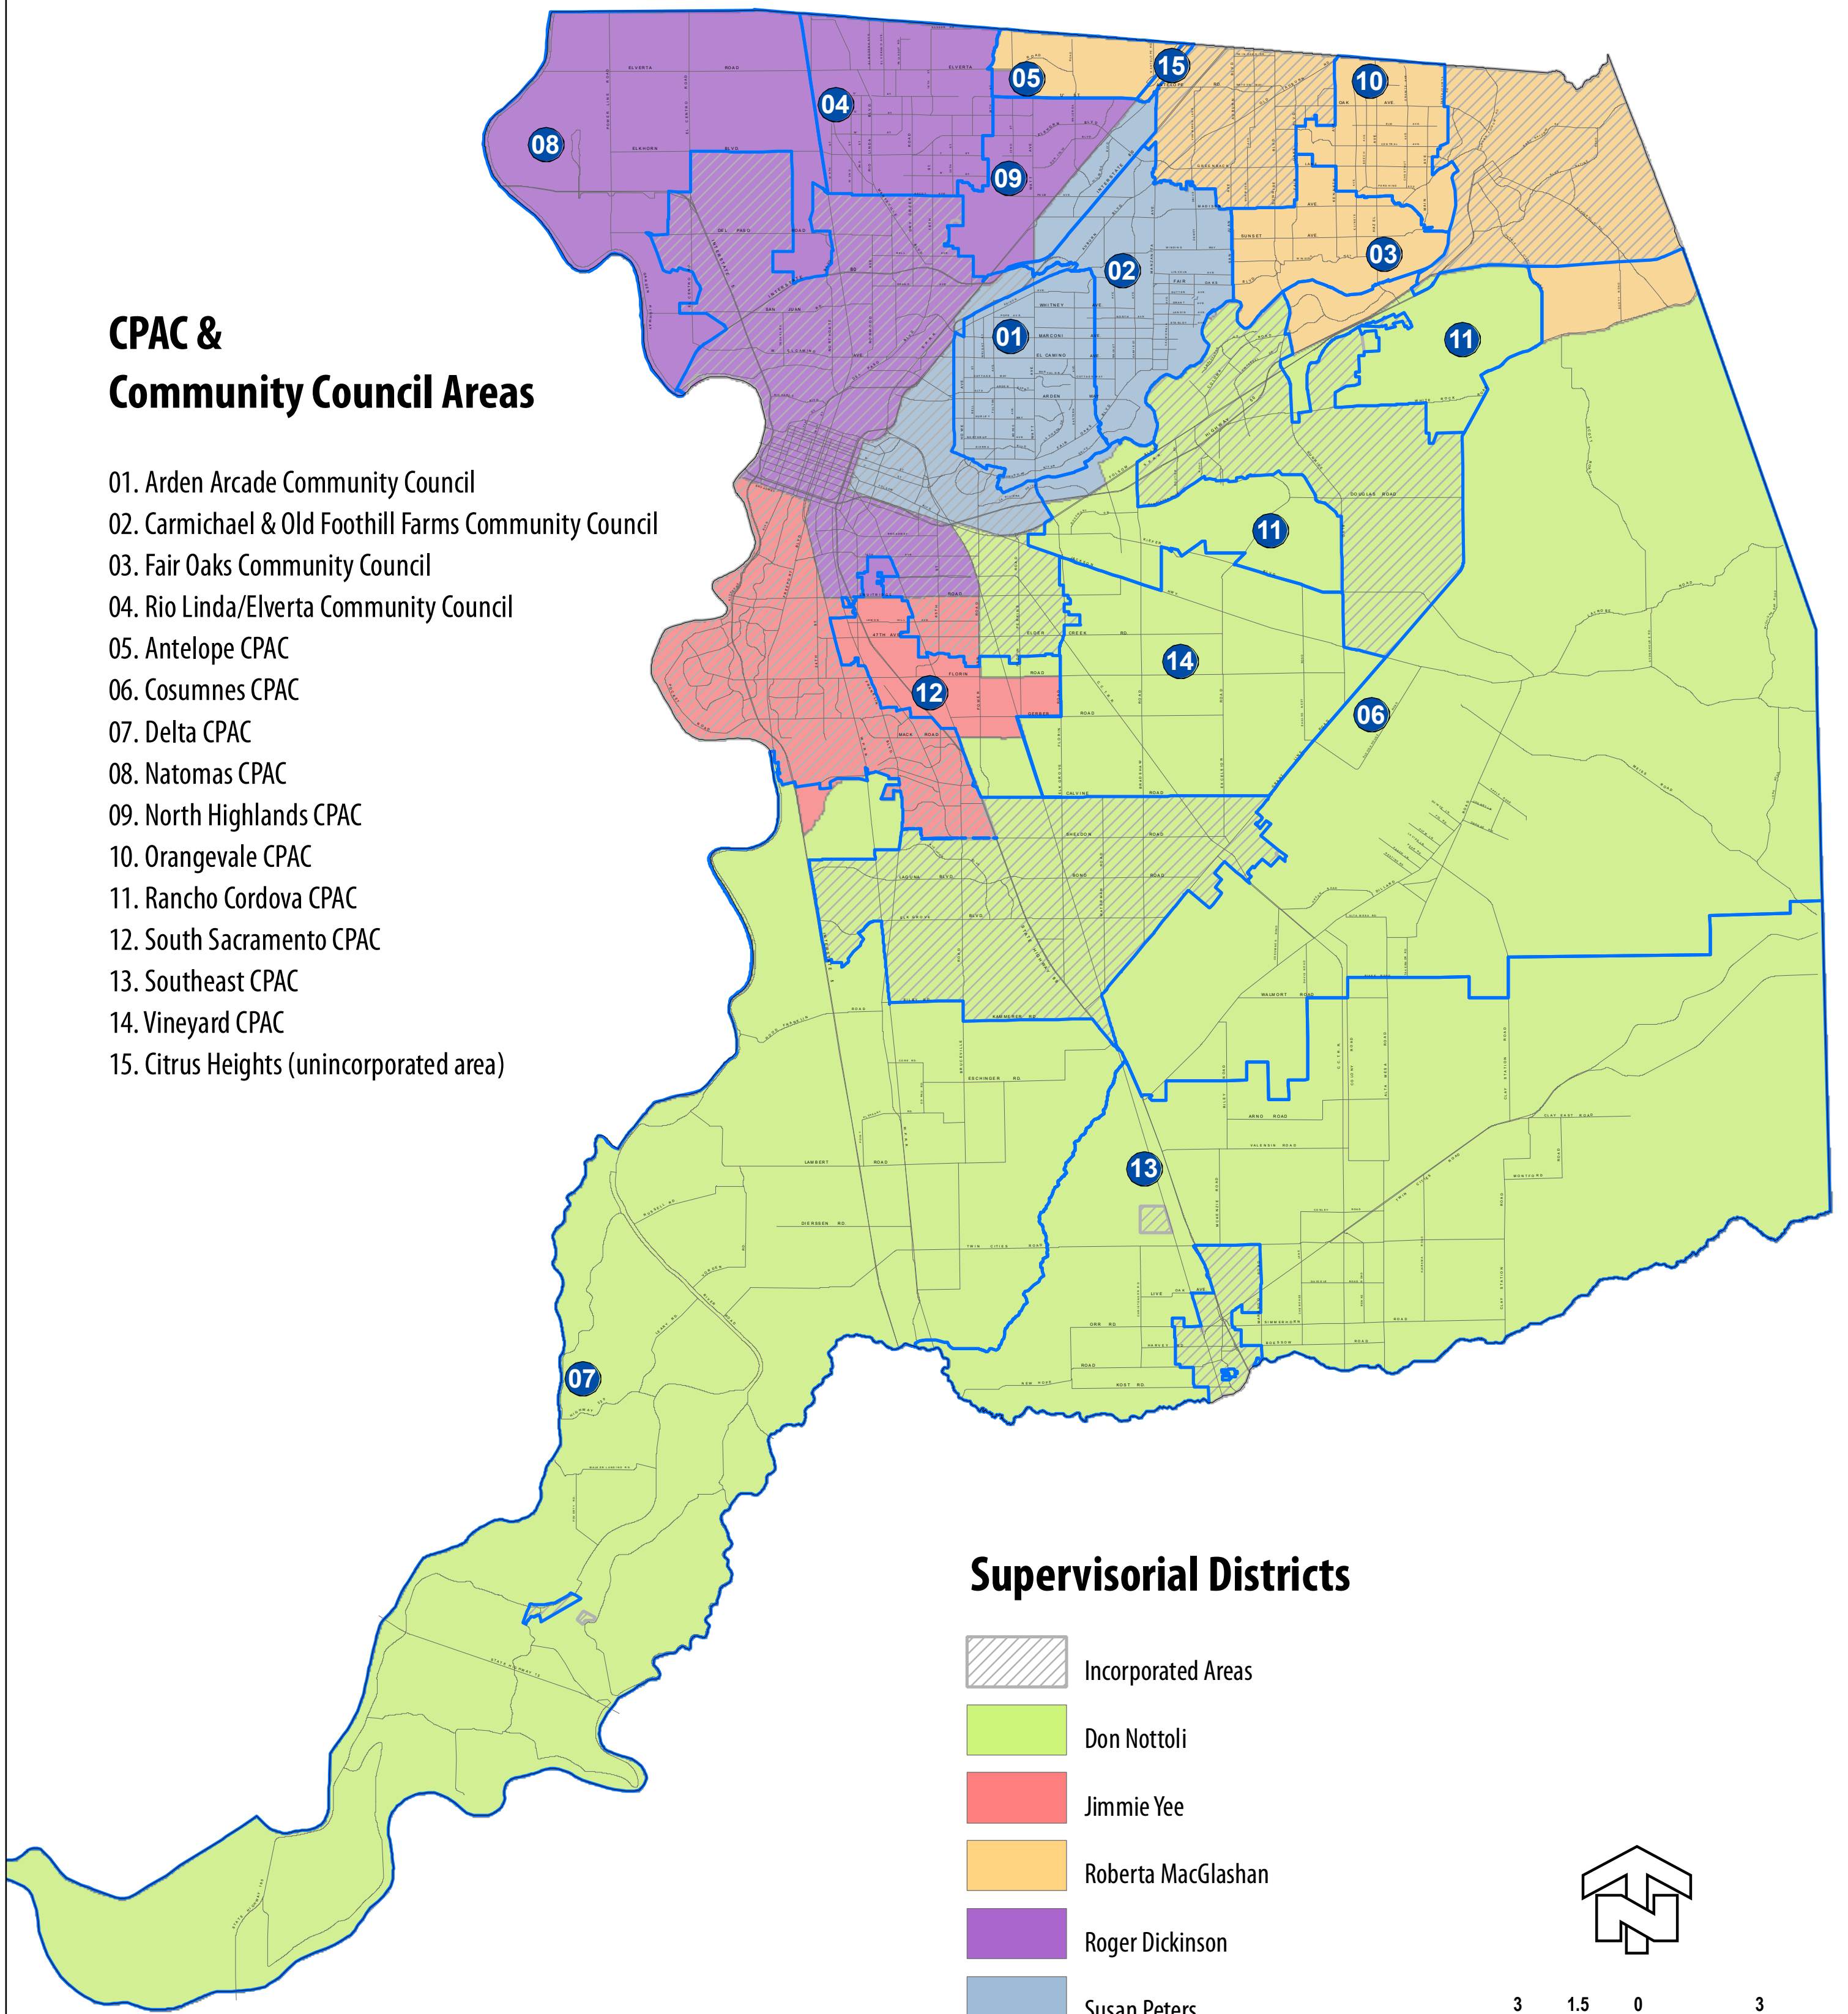

CPAC & Community Council Areas

- 01. Arden Arcade Community Council
- 02. Carmichael & Old Foothill Farms Community Council
- 03. Fair Oaks Community Council
- 04. Rio Linda/Elverta Community Council
- 05. Antelope CPAC
- 06. Cosumnes CPAC
- 07. Delta CPAC
- 08. Natomas CPAC
- 09. North Highlands CPAC
- 10. Orangevale CPAC
- 11. Rancho Cordova CPAC
- 12. South Sacramento CPAC
- 13. Southeast CPAC
- 14. Vineyard CPAC
- 15. Citrus Heights (unincorporated area)

Supervisory Districts

-  Incorporated Areas
-  Don Nottoli
-  Jimmie Yee
-  Roberta MacGlashan
-  Roger Dickinson
-  Susan Peters